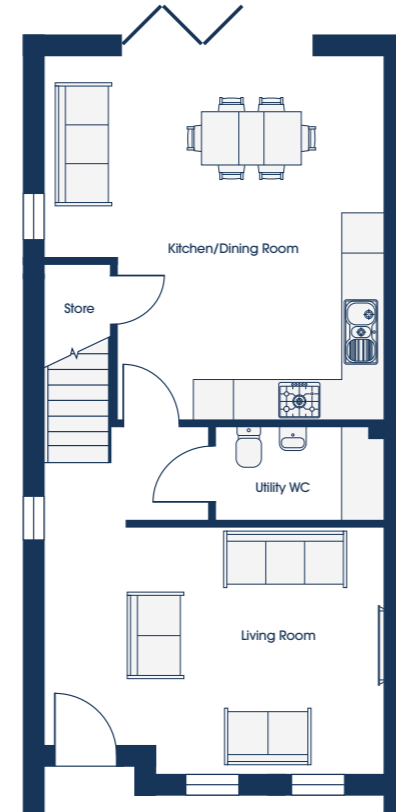

# GROUND FLOOR OPTIONS

1 FAMILY

Kitchen/Dining	5.07m*x 5.44m	16'7"* x 17'10"
Living Room	3.78m x 3.67m	12'4" x 12'0"
Utility/WC	2.49m x 1.41m	8'2" x 4'7"

2 FAMILY

Kitchen/Dining	5.07m*x 5.44m	16'7"* x 17'10"
Living Room	5.07m x 3.67m	16'7" x 12'0"
Utility/WC	2.49m x 1.41m	8'2" x 4'7"

# FIRST FLOOR OPTIONS

1 SLEEP

Master Bedroom	5.07m x 3.83m	16'7" x 12'6"
En Suite	2.89m x 0.98m	9'5" x 3'2"
Bedroom 2	2.51m x 4.07m	8'2" x 13'4"
Bedroom 3	2.47m x 2.98m	8'1" x 9'9"
Bathroom	2.89m x 1.57m	9'6" x 5'2"

2 SLEEP

Master bedroom	2.89m x 3.83m	9'5" x 12'6"
En Suite	2.89m x 0.98m	9'5" x 3'2"
Bedroom 2	2.51m x 4.07m	8'2" x 13'4"
Bedroom 3	2.47m x 2.98m	8'1" x 9'9"
Bedroom 4	2.08m x 3.03m*	6'9" x 9'11"*
Bathroom	2.89m x 1.57m	9'6" x 5'2"

\* maximum dimensions