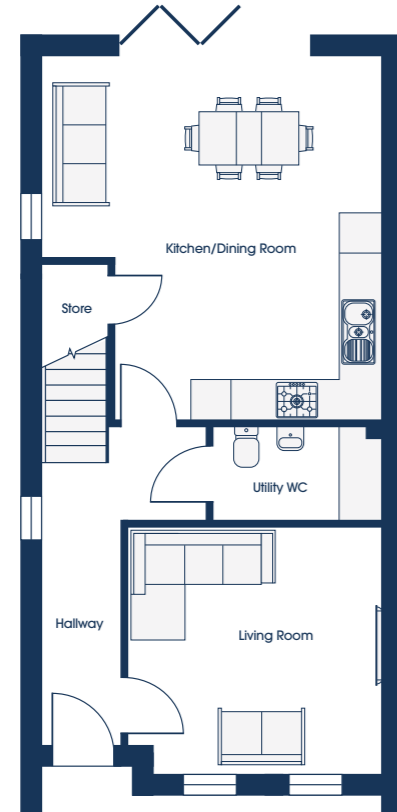

# GROUND FLOOR OPTIONS

1 FAMILY

Kitchen/Dining	5.07m*x 5.44m	16'7"* x 17'10"
Living Room	3.78m x 3.67m	12'4" x 12'0"
Utility/WC	2.49m x 1.41m	8'2" x 4'7"

2 FAMILY

Kitchen/Dining	5.07m*x 5.44m	16'7"* x 17'10"
Living Room	5.07m x 3.67m	16'7" x 12'0"
Utility/WC	2.49m x 1.41m	8'2" x 4'7"

# FIRST FLOOR OPTIONS

1 SLEEP

Master Bedroom	5.07m x 3.83m	16'7" x 12'6"
En Suite	2.89m x 0.98m	9'5" x 3'2"
Bedroom 2	2.51m x 4.07m	8'2" x 13'4"
Bedroom 3	2.47m x 2.98m	8'1" x 9'9"
Bathroom	2.89m x 1.57m	9'6" x 5'2"

2 SLEEP

Master bedroom	2.89m x 3.83m	9'5" x 12'6"
En Suite	2.89m x 0.98m	9'5" x 3'2"
Bedroom 2	2.51m x 4.07m	8'2" x 13'4"
Bedroom 3	2.47m x 2.98m	8'1" x 9'9"
Bedroom 4	2.08m x 3.03m*	6'9" x 9'11"*
Bathroom	2.89m x 1.57m	9'6" x 5'2"

\* maximum dimensions