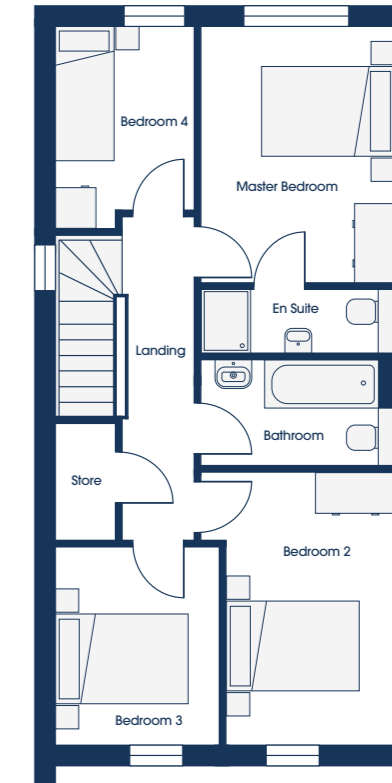

# GROUND FLOOR OPTIONS

1 FAMILY

Kitchen/Dining	5.07m*x 5.44m	16'7"* x 17'10"
Living Room	3.78m x 3.67m	12'4" x 12'0"
Utility/WC	2.49m x 1.41m	8'2" x 4'7"

2 FAMILY

Kitchen/Dining	5.07m*x 5.44m	16'7"* x 17'10"
Living Room	5.07m x 3.67m	16'7" x 12'0"
Utility/WC	2.49m x 1.41m	8'2" x 4'7"

# FIRST FLOOR OPTIONS

1 SLEEP

Master Bedroom	5.07m x 3.83m	16'7" x 12'6"
En Suite	2.89m x 0.98m	9'5" x 3'2"
Bedroom 2	2.51m x 4.07m	8'2" x 13'4"
Bedroom 3	2.47m x 2.98m	8'1" x 9'9"
Bathroom	2.89m x 1.57m	9'6" x 5'2"

2 SLEEP

Master bedroom	2.89m x 3.83m	9'5" x 12'6"
En Suite	2.89m x 0.98m	9'5" x 3'2"
Bedroom 2	2.51m x 4.07m	8'2" x 13'4"
Bedroom 3	2.47m x 2.98m	8'1" x 9'9"
Bedroom 4	2.08m x 3.03m*	6'9" x 9'11"*
Bathroom	2.89m x 1.57m	9'6" x 5'2"

\* maximum dimensions