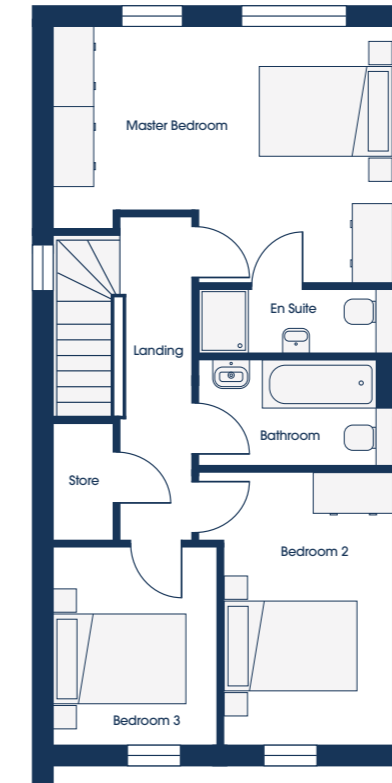

# GROUND FLOOR OPTIONS

1 FAMILY

Kitchen/Dining	5.07m*x 5.44m	16'7"* x 17'10"
Living Room	3.78m x 3.67m	12'4" x 12'0"
Utility/WC	2.49m x 1.41m	8'2" x 4'7"

2 FAMILY

Kitchen/Dining	5.07m*x 5.44m	16'7"* x 17'10"
Living Room	5.07m x 3.67m	16'7" x 12'0"
Utility/WC	2.49m x 1.41m	8'2" x 4'7"

# FIRST FLOOR OPTIONS

1 SLEEP

Master Bedroom	5.07m x 3.83m	16'7" x 12'6"
En Suite	2.89m x 0.98m	9'5" x 3'2"
Bedroom 2	2.51m x 4.07m	8'2" x 13'4"
Bedroom 3	2.47m x 2.98m	8'1" x 9'9"
Bathroom	2.89m x 1.57m	9'6" x 5'2"

2 SLEEP

Master bedroom	2.89m x 3.83m	9'5" x 12'6"
En Suite	2.89m x 0.98m	9'5" x 3'2"
Bedroom 2	2.51m x 4.07m	8'2" x 13'4"
Bedroom 3	2.47m x 2.98m	8'1" x 9'9"
Bedroom 4	2.08m x 3.03m*	6'9" x 9'11"*
Bathroom	2.89m x 1.57m	9'6" x 5'2"

\* maximum dimensions