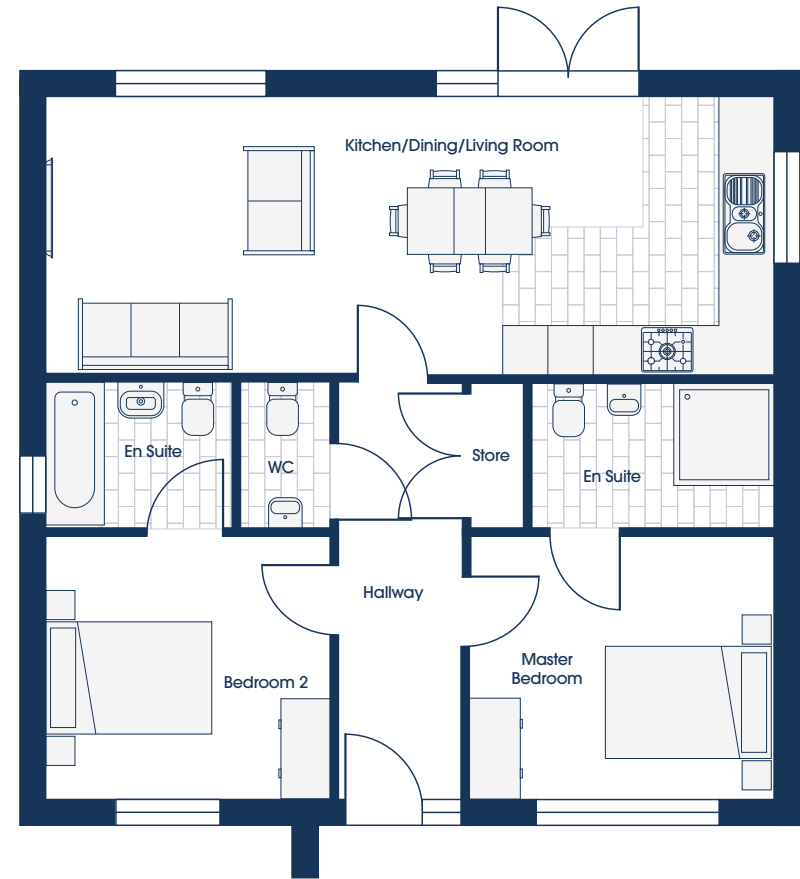

KINGSWOOD
HOMES

Better. All Round.

THRESHER 2
2 BEDROOM HOME

GREEN HILLS
AT BLACKBURN

GROUND FLOOR

OPTIONS

STANDARD FLOORPLAN

1 FAMILY

Living Room	3.65m x 4.99m	11'11" x 16'4"
Kitchen/Dining	5.16m x 3.33m	16'11" x 10'11"
Master Bedroom	3.48m x 3.32m	11'5" x 10'10"
Bedroom 2	3.42m x 2.97m	11'2" x 9'8"
Bathroom	2.23m x 1.91m	7'3" x 6'3"

* maximum dimensions

DESIGN FEE APPLIES TO ALL NON STANDARD FLOORPLAN OPTIONS

1 ENTERTAIN

Kitchen/Dining/Living	8.76m x 3.33m	28'8" x 10'11"
Master Bedroom	3.65m x 4.99m	11'11" x 16'4"
Bedroom 2	3.42m x 2.97m	11'2" x 9'8"
Bathroom	2.23m x 1.91m	7'3" x 6'3"

2 ENTERTAIN

Kitchen/Dining/Living	8.76m x 3.33m	28'8" x 10'11"
Master Bedroom	3.65m x 2.99m	11'11" x 9'10"
En Suite	2.89m x 1.88m	9'6" x 6'2"
Bedroom 2	3.42m x 2.97m	11'2" x 9'9"
En Suite	2.25m x 1.90m	7'5" x 6'3"
WC	1.09m x 1.88m	3'7" x 6'2"