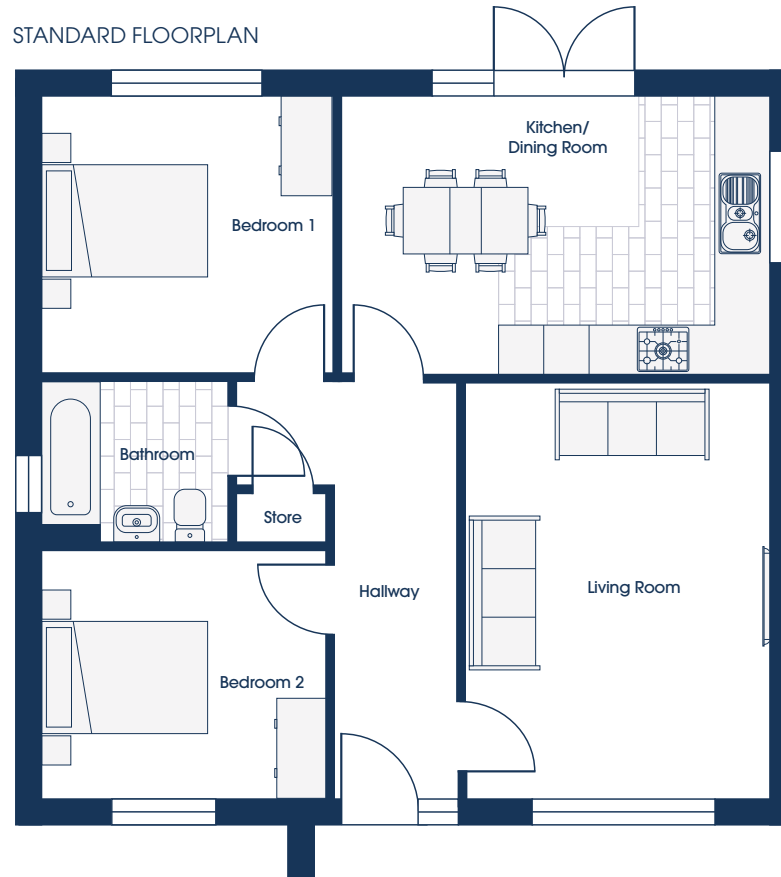

KINGSWOOD
HOMES

Better. All Round.

THRESHER 2
2 BEDROOM HOME

GREEN HILLS
AT BLACKBURN

GROUND FLOOR

OPTIONS

STANDARD FLOORPLAN

1 FAMILY

Living Room	3.65m x 4.99m	11'11" x 16'4"
Kitchen/Dining	5.16m x 3.33m	16'11" x 10'11"
Master Bedroom	3.48m x 3.32m	11'5" x 10'10"
Bedroom 2	3.42m x 2.97m	11'2" x 9'8"
Bathroom	2.23m x 1.91m	7'3" x 6'3"

* maximum dimensions

DESIGN FEE APPLIES TO ALL NON STANDARD FLOORPLAN OPTIONS

1 ENTERTAIN

Kitchen/Dining/Living	8.76m x 3.33m	28'8" x 10'11"
Master Bedroom	3.65m x 4.99m	11'11" x 16'4"
Bedroom 2	3.42m x 2.97m	11'2" x 9'8"
Bathroom	2.23m x 1.91m	7'3" x 6'3"

2 ENTERTAIN

Kitchen/Dining/Living	8.76m x 3.33m	28'8" x 10'11"
Master Bedroom	3.65m x 2.99m	11'11" x 9'10"
En Suite	2.89m x 1.88m	9'6" x 6'2"
Bedroom 2	3.42m x 2.97m	11'2" x 9'9"
En Suite	2.25m x 1.90m	7'5" x 6'3"
WC	1.09m x 1.88m	3'7" x 6'2"